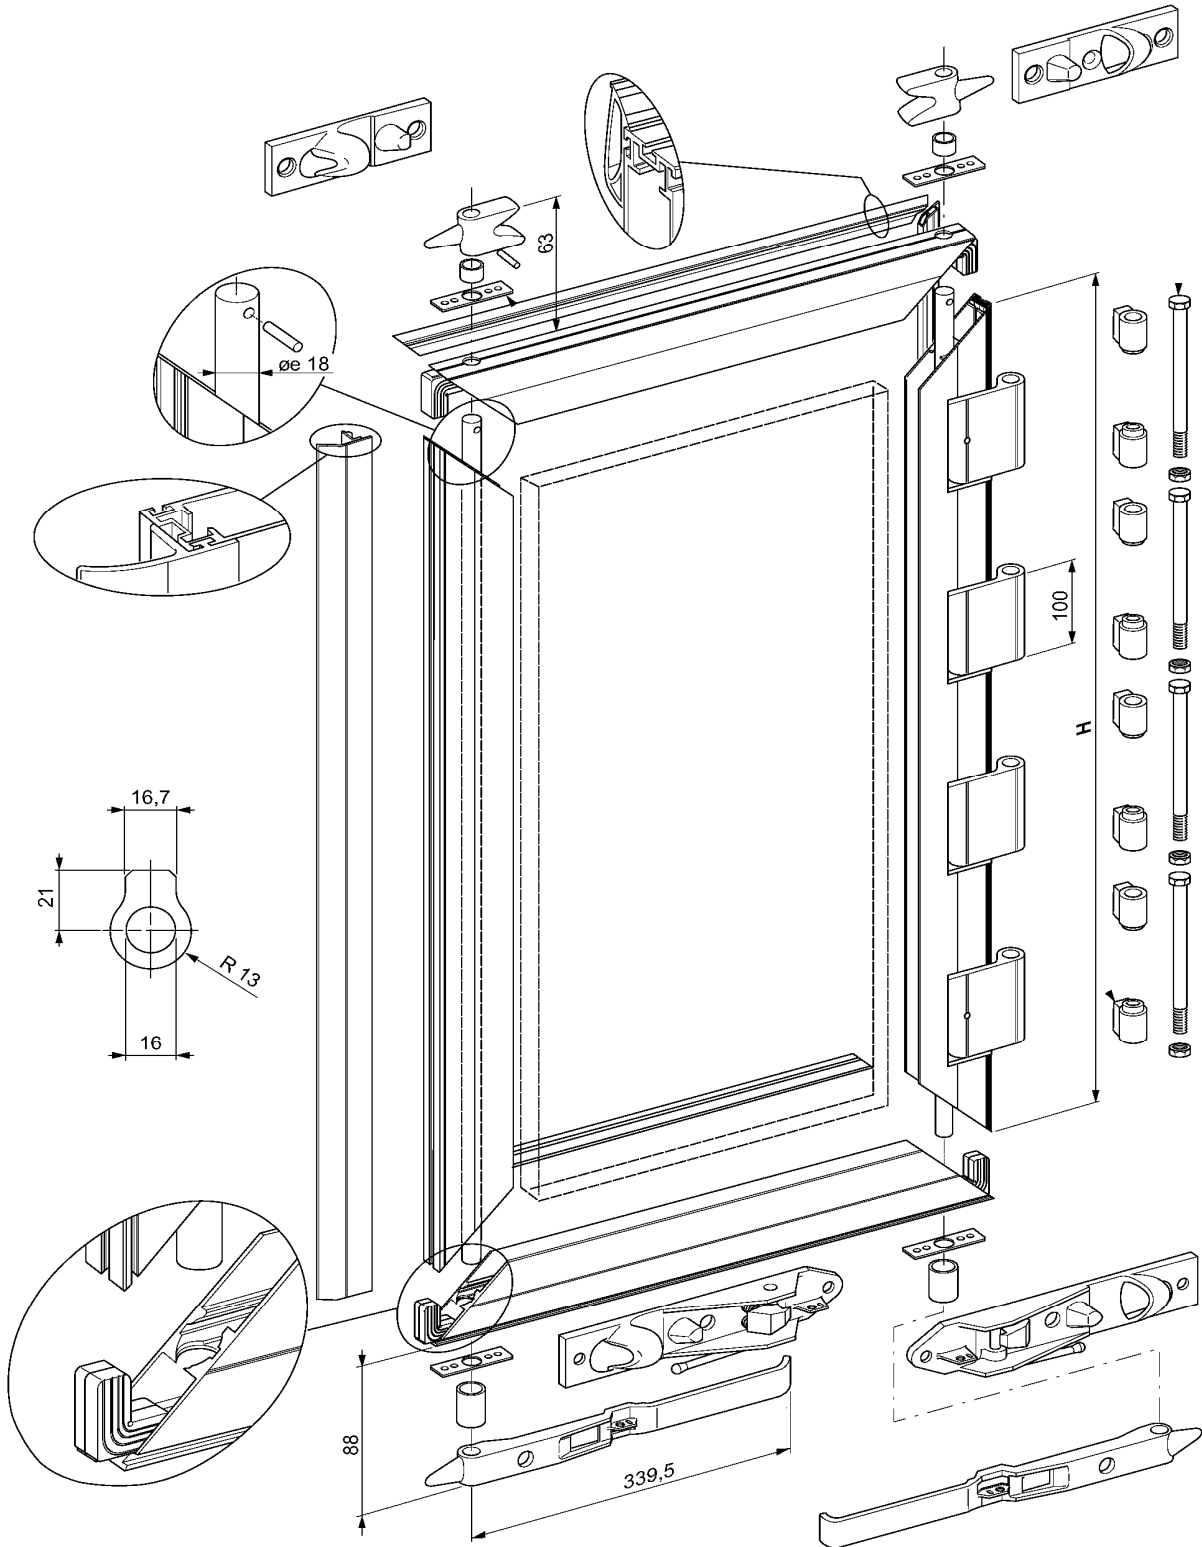

**KIT FOR TWOWIND ALU REAR DOOR WITH
WELDED ALU. HINGES**

**KIT FOR TWOWIND ALU REAR DOOR WITH
WELDED ALU. HINGES**

code	Hight mm	hinges number	locks number
5103-2502-4	2100 - 2500	4	2
5103-2802-4	2500 - 2800	4	2
5103-3002-4	2800 - 3000	5	2
5103-3402-4	3000 - 3400	5	2

code	Hight mm	hinges number	locks number
5103-2504-4	2100 - 2500	4	4
5103-2804-4	2500 - 2800	4	4
5103-3004-4	2800 - 3000	5	4
5103-3404-4	3000 - 3400	5	4